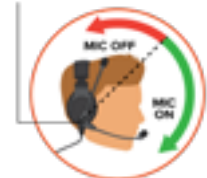

HEADSETS

A wide range of headsets are available for use with CrewPlex. Ranging from the complete line of popular SmartBoom® headsets to small, cost-effective specialty headsets, CrewPlex has a headset to fit your application and budget.

AMBIDEXTROUS DESIGN
(Left or Right Side Boom)

SMARTBOOM OPERATION